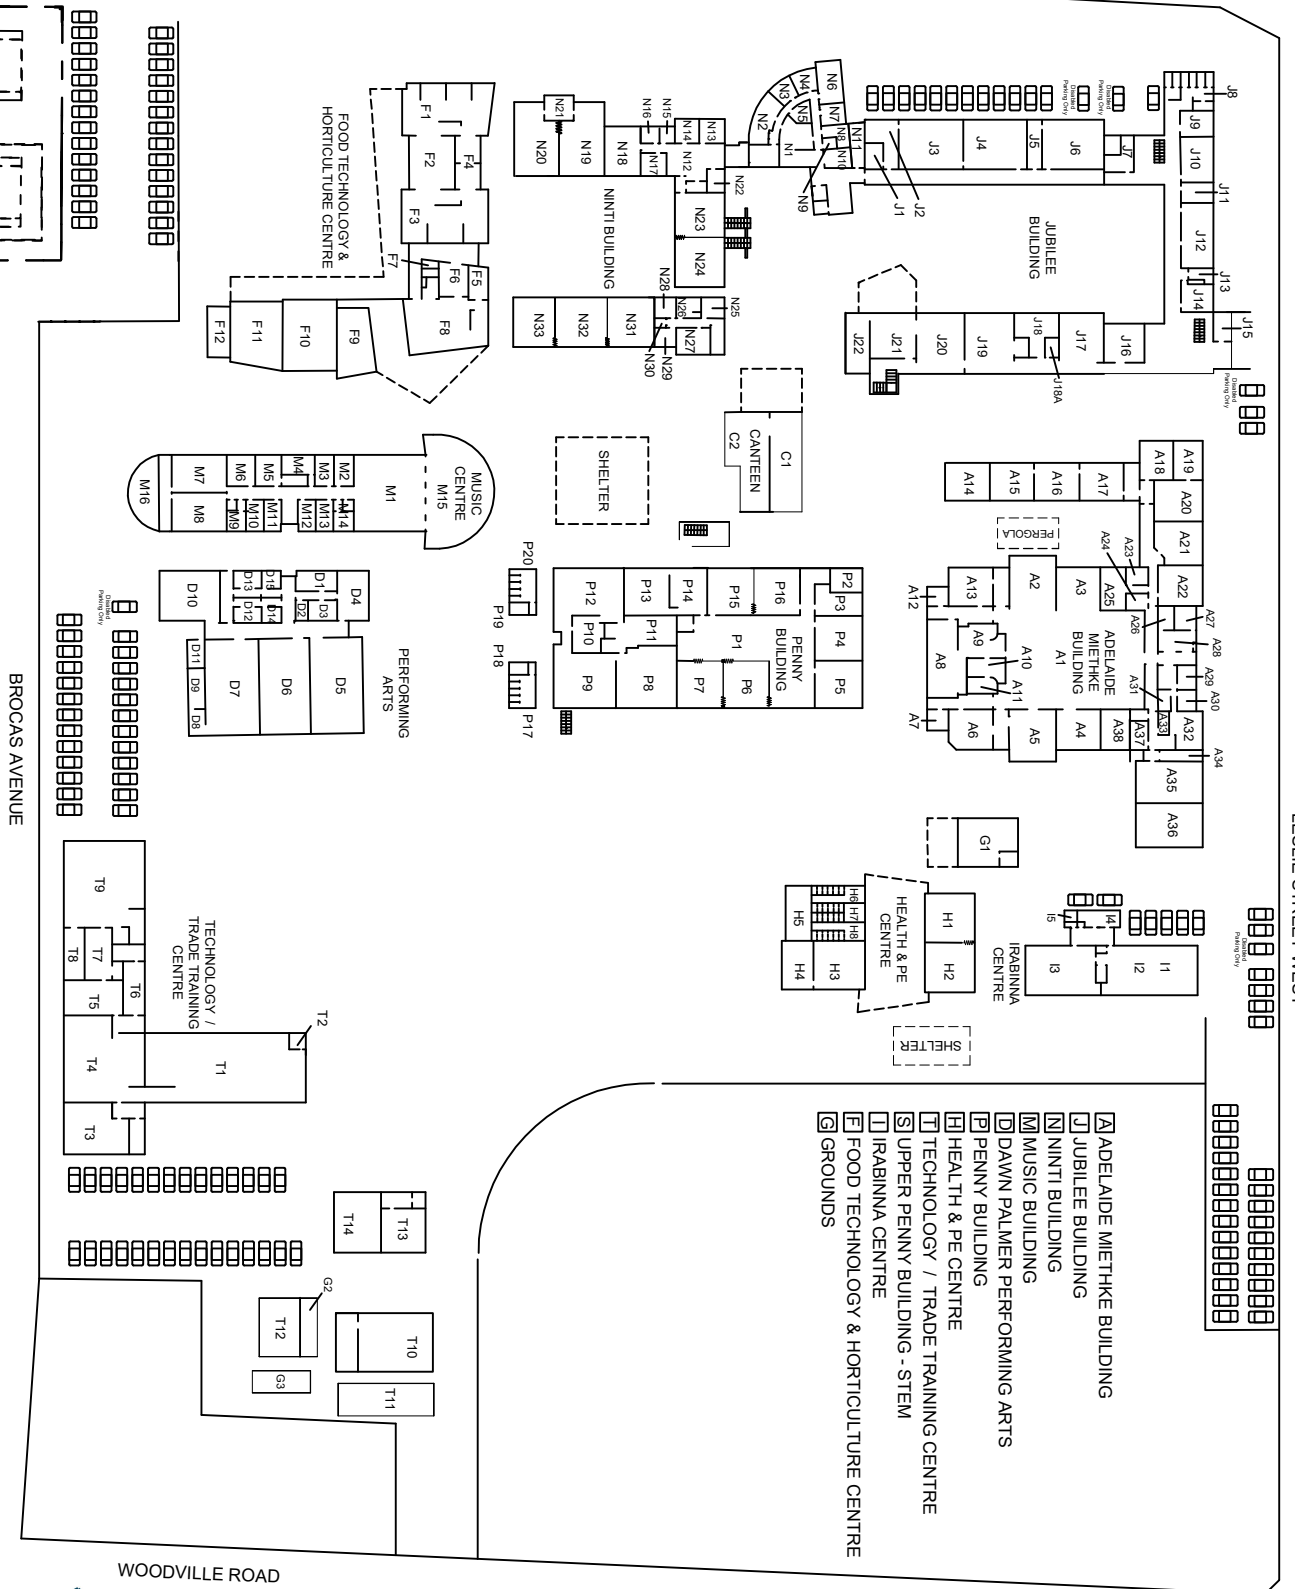

ACTIL AVENUE

LESLIE STREET WEST

BROCAS AVENUE

WOODVILLE ROAD

- [A] ADELAIDE MIETHKE BUILDING
- [J] JUBILEE BUILDING
- [N] NINTI BUILDING
- [M] MUSIC BUILDING
- [D] DAWN PALMER PERFORMING ARTS
- [P] PENNY BUILDING
- [H] HEALTH & PE CENTRE
- [T] TECHNOLOGY / TRADE TRAINING CENTRE
- [S] UPPER PENNY BUILDING - STEM
- [I] IRABINNA CENTRE
- [F] FOOD TECHNOLOGY & HORTICULTURE CENTRE
- [G] GROUNDS

WOODVILLE HIGH SCHOOL
 11 Actil Avenue
 St Clair 5011
 South Australia