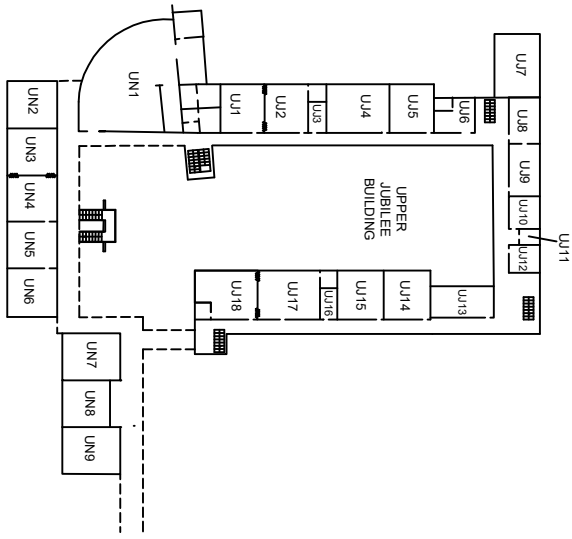

ACTIL AVENUE

LESLIE STREET WEST

BROCAS AVENUE

WOODVILLE ROAD

- [A] ADELAIDE MIETHKE BUILDING
- [J] JUBILEE BUILDING
- [N] NINTI BUILDING
- [M] MUSIC BUILDING
- [D] DAWN PALMER PERFORMING ARTS
- [P] PENNY BUILDING
- [H] HEALTH & PE CENTRE
- [T] TECHNOLOGY / TRADE TRAINING CENTRE
- [S] UPPER PENNY BUILDING - STEM
- [I] IRABINNA CENTRE
- [F] FOOD TECHNOLOGY & HORTICULTURE CENTRE
- [G] GROUNDS